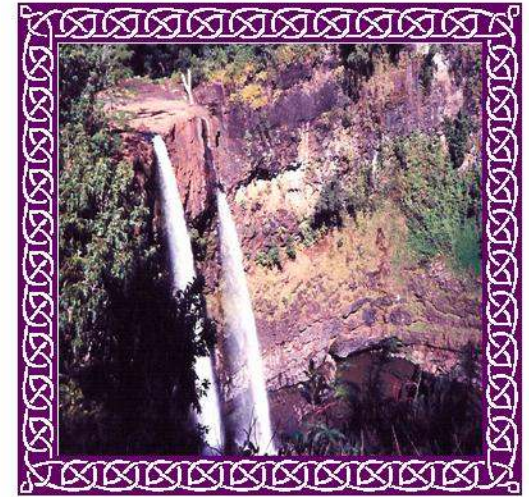

About your Tour Coordinator & PSS Originals Owner

Pamela S. Stutzman, an Independent Tour Director & Coordinator, has been conducting group travel and facilitating healing retreats since 1993. Ms. Stutzman has directed group tours to: Machu Picchu, Peru; Lake Titicaca, Bolivia; Ireland's sacred sites; Stonehenge, England; Mexico; Alaska; Vancouver Island; Nova Scotia, Ontario, British Columbia, & Québec, Canada; Arizona; Colorado; Utah; New Mexico; California; & Hawaii's Big Island.

Pamela, a Certified Reiki Master/Teacher, Feng Shui Consultant, Artist, & Writer, expresses her passion for spiritual travel and the mysteries of ancient cultures to offer travelers educational enrichment as well as personal healing & spiritual renewal.

Pamela's philosophy on spiritual journeying is that each tour adventure is a powerful and integrative healing experience which broadens the traveler, bringing to each person a greater sense of inner peace & integration.

PSS Originals tours are uniquely created to be 'journeys of enlightenment'. Pamela's perspective is that laughter & celebration are powerful medicine. "The more joy we begin to integrate, the more love we can create; & in this process, the more whole we become. When spiritual travel is experienced as a fun-filled group adventure, every journey becomes a sacred passage."

PSS Originals
1120 E. Algonquin Rd. - Ste. 3P
Schamburg, IL 60173
630.709.2999

TO: